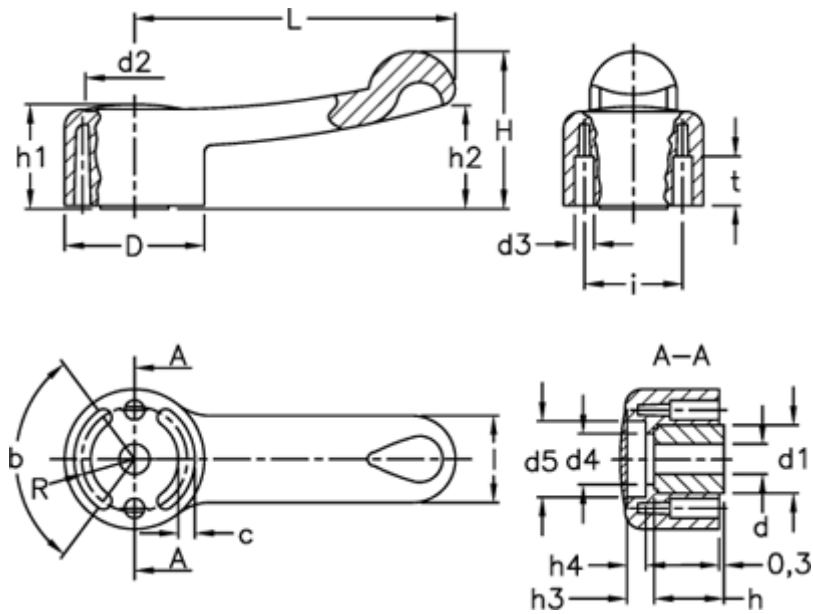

Article number: 23052121215
 Description: E+G Control lever
 ELC.67-A6-C5 light-blue

Measures

b (degrees)	= 125 +/-1	d H7	= 6	l	= 20
c	= 4.3	H	= 35	L	= 67
D	= 32	h	= 16.0	R	= 12.0
d1	= 15	h1	= 24	t	= 9.0
d2	= 22.5	h2	= 24		
d3	= 4	h3	= 5.0		
d4	= 10.0	h4	= 3		
d5	= 16.0	i	= 24		